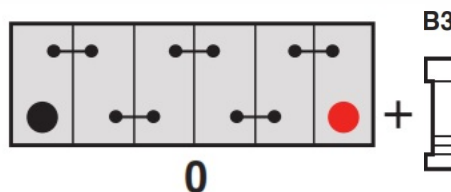

Technology

Flame Arrestor	✓
Technology	Ca/Ca
Separator	PE
VDA Roll Over Test	✓
Recommended Charge Rate	A

Terminal Type

T1

Standard DIN Post

Positive Terminal

Negative Terminal

Cell Assembly Layout