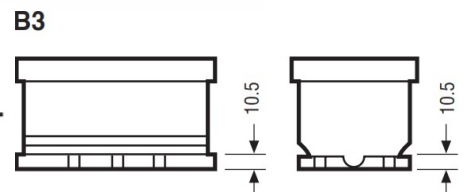

Battery Hold-down

Data Sheet generated on 31/08/2018 - E&OE